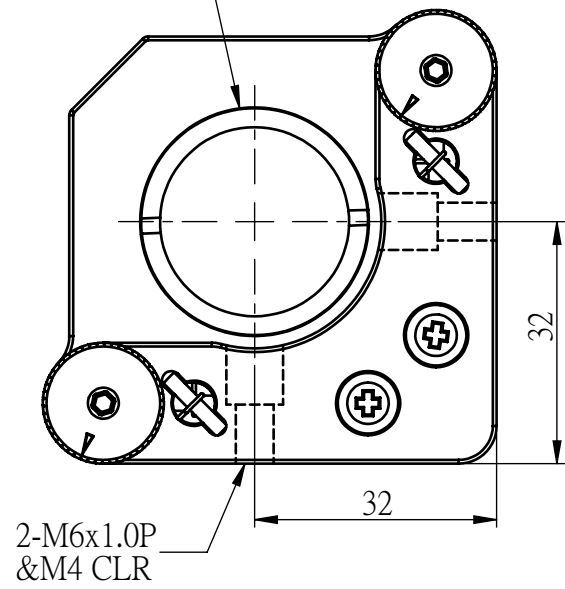

For 1.2" Optice

For T=6

M-TNR-1.2R-HOX