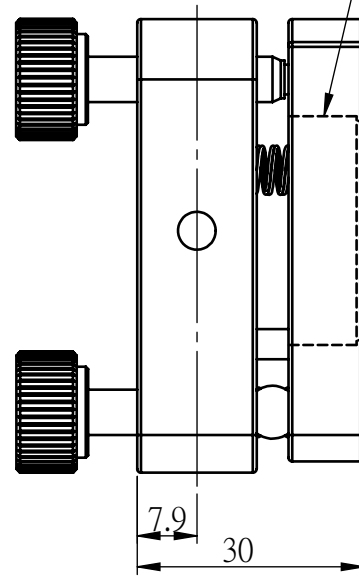

For 1.2" Optice

For T=6

M-TNR-1.2R-HOX