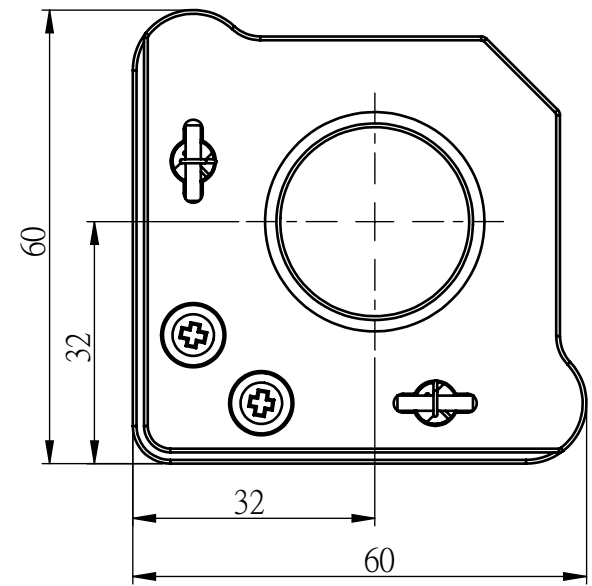

For 1.2" Optice

For T=6

M-TNR-1.2R-HOX